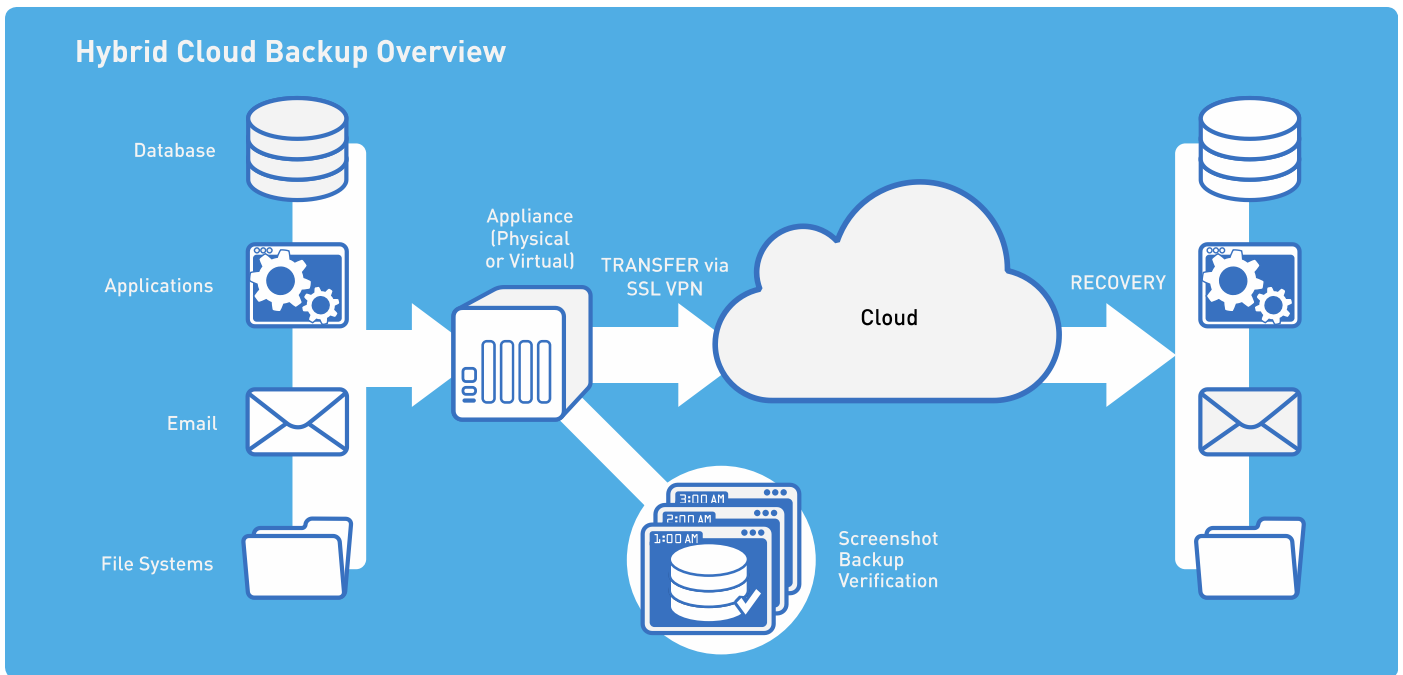

SMART
SCALABLE
STORAGE
CONNECTED
TO THE CLOUD

Datto NAS
Business:
500GB to 3TB

Datto NAS
Professional:
6TB to 24TB

Datto NAS
Enterprise:
30TB to 60TB

Datto NAS is a smart hybrid cloud storage solution with snapshotting. Datto NAS is no ordinary network-attached storage. As users share documents, it takes snapshots of their data so they can easily roll back to previous versions of anything being worked on. All data syncs to the secure Datto Cloud so it is always accessible, even in the event of a disaster.

A simple wizard-based interface makes Datto NAS incredibly easy to set up and manage. Datto NAS preserves all Windows permissions so users only have to set security policies once.

Datto NAS Business is available in a 4-bay unit with models in capacities ranging from 500GB to 3TB. A second line, Datto NAS Professional, puts this hybrid cloud solution in 8-bay units ranging from 6TB to 24TB. Finally, the Datto NAS Enterprise line delivers rackmount flexibility with capacity up to 60TB.

All Datto NAS devices come with a solid state operating system drive for superior reliability and RAID for redundancy.

Snapshotting

Datto NAS lets you set up a custom schedule for capturing snapshots of your data. Recovering a previous version of a document is quick and painless, whether you're at the office or on the road. (See Figure 1)

Hybrid Cloud

Datto NAS utilizes the same Hybrid Cloud technology Datto has perfected in its business continuity solutions to provide bulletproof protection for your NAS data. Snapshots of the Datto NAS are replicated to the Datto cloud, so if there is a local disaster like a flood and the Datto NAS is destroyed, you have a backup copy in the secure Datto cloud.