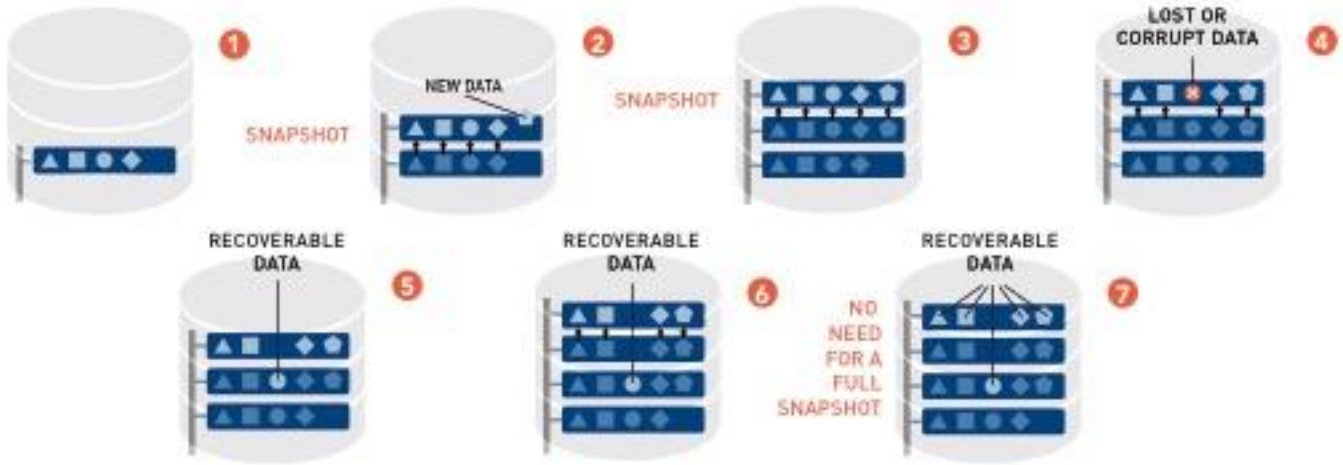

Inverse Chain Technology™

Datto's proprietary Inverse Chain Technology eliminates the problem of broken backup chains — the place where most issues arise in the backup process.

Inverse Chain Technology